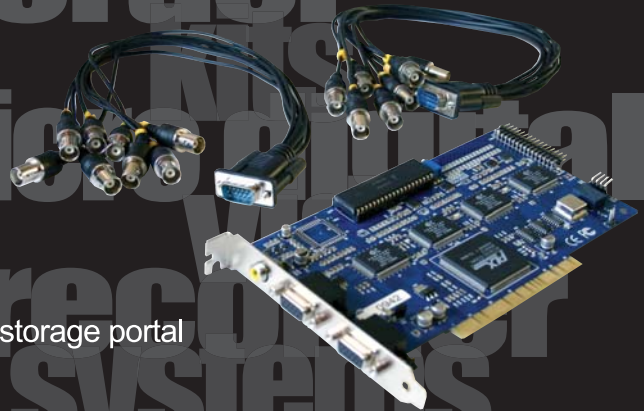

TotalSecure™

Finally... affordable 24 hour surveillance anywhere anytime.

TotalSecure™ DVR's - an affordable and easy way to enter into the world of Digital Video Recording. Simple to use and setup. Remotely monitor your office, workfloor, retail franchise, cash registers, warehouse, parking lot, home, daycare, cottage and more using the internet.

DVR Kits & Systems

- New Hybrid Support
 - Analog cameras AND IP and video server support (for Sony, Axis, Panasonic, Arecont/Ganz MegaPixel and more...)
- Compatible with SOSi (sosportals.com) offsite storage portal

Video Loss Detectors

New single channel and four channel model design

Single channel unit (VLOSS-1)

New to our standalone accessory line are the two models of Video Loss Detectors. The VLOSS-1 is a single channel video signal detector that monitors a camera signal and upon video loss triggers a relay to trip a device of your choosing. Possibilities include alarms, sirens, shutting off gas pumps, etc.. The VLOSS-4 is an integrated four video channel unit with four outputs.