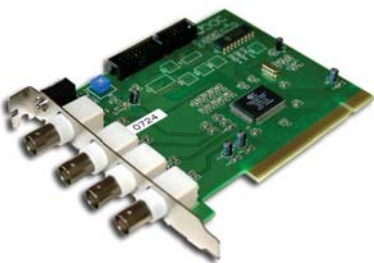

TotalSecure™ Digital Video Recorder Kits

TotalSecure™ DVR's - an affordable and easy way to enter into the world of Digital Video Recording. Simple to use and setup. Remotely monitor your office, workflow, retail franchise, cash registers, warehouse, parking lot, home, daycare, cottage and more using the internet.

Real time display & recording capable!

4-32 Input DVR Kits

- 1004-30** - 4 Inputs, 30 FPS
- 2008-60** - 8 Inputs, 60 FPS
- 3012-90** - 12 Inputs, 90 FPS
- 4016-120** - 16 Inputs, 120 FPS

- 4 BNC inputs, 30 fps per card
- Expandable to 32 inputs, 240 FPS
- PTZ control, I/O, 2000/XP based
- Remote via LAN, WAN, dial-up
- Free webhosting

8-32 Input High Performance DVR Kits

- 1008-240** - 8 Inputs, 240 FPS
- 2016-240** - 16 Inputs, 240 FPS
- 3224-240** - 24 Inputs, 240 FPS
- 4032-240** - 32 Inputs, 240 FPS

- 8 BNC inputs per card (cable) 240 fps per card
- Expandable to 32 inputs, 240 FPS
- PTZ control, I/O, 2000/XP based
- Remote via LAN, WAN, dial-up
 - Free webhosting

4-32 Input DVR Kits

- 1004-120** - 4 Inputs, 120 FPS
- 1008-60** - 8 Inputs, 60 FPS
- 1016-120** - 16 Inputs, 120 FPS
- 2032-240** - 32 Inputs, 240 FPS

- 4-16 BNC inputs, 120 fps per card
- Expandable to 32 inputs, 240 FPS
- PTZ control, I/O, 2000/XP based
- Remote via LAN, WAN, dial-up
- Free webhosting
- Includes NTSC switched output via card